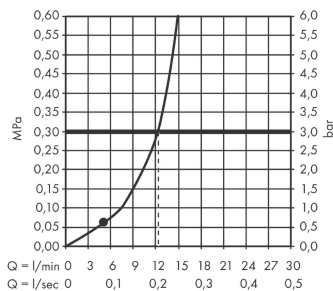

Vernis Shape

Overhead shower 230 1jet

Surfaces: **Matt Black** Article Number: **26281670**

Description

product features

- shower head size: 230 x 170 mm
- spray type: Rain
- ball-joint: overhead shower angle adjustable
- material spray disc: plastic
- maximum flow rate at 3 bar: 12,4 l/min
- minimum function point for proper function: 5,2 l/min
- minimum flow pressure: 1 bar
- overhead shower removable for cleaning
- installation: ceiling or wall
- connection thread G ½
- connection dimension: DN15
- suitable for continuous flow water heaters

Technology

Product image

Scale drawing

Flowchart

The consumption was measured in combination with the appropriate fittings (thermostat/mixer/ in-wall valve) to reflect actual application in practice.