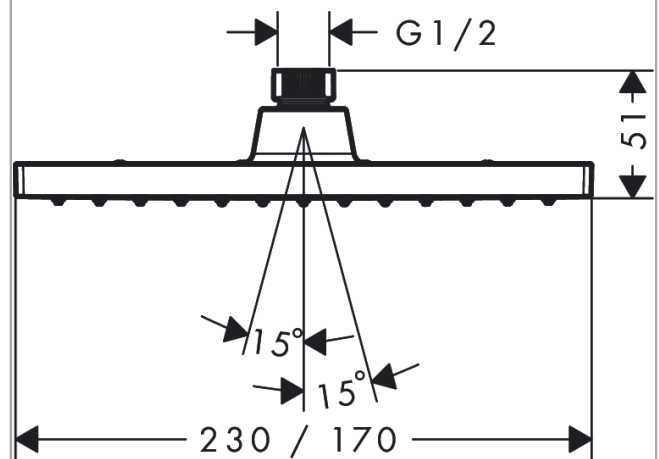

Vernis Shape

Overhead shower 230 1jet

Surfaces: **Matt Black** Article Number: **26281670**

Description

product features

- shower head size: 230 x 170 mm
- spray type: Rain
- ball-joint: overhead shower angle adjustable
- material spray disc: plastic
- maximum flow rate at 3 bar: 12,4 l/min
- minimum function point for proper function: 5,2 l/min
- minimum flow pressure: 1 bar
- overhead shower removable for cleaning
- installation: ceiling or wall
- connection thread G ½
- connection dimension: DN15
- suitable for continuous flow water heaters

Technology

Product image

Scale drawing

Flowchart

The consumption was measured in combination with the appropriate fittings (thermostat/mixer/ in-wall valve) to reflect actual application in practice.